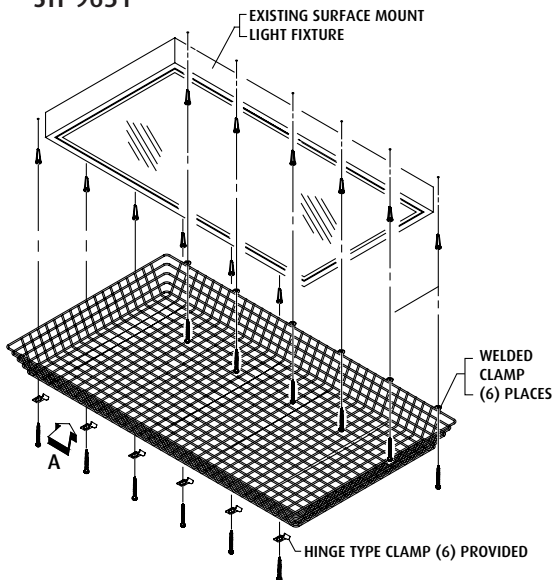

STI FLUORESCENT LIGHT DAMAGE STOPPERS®

Dimensions and Technical Information

Models Available

- **STI-9651** Fluorescent Light Damage Stopper
- **STI-9880** Fluorescent Lighting Damage Stopper - small
- **STI-9881** Fluorescent Lighting Damage Stopper - large

Notice

Installer shall field verify light loss when used for emergency light in primary and standby power modes since guard may reduce light output. When shipping the STI-9651, large package and dimensional weight charges apply.

	A*	B	C	D
STI-9651	53.50 in. (1359mm)	29.50 in.(750mm)	4 in.(102mm)	50 in.(1270mm)
STI-9880	62.75 in. (1593mm)	* STI-9880 - Adjustable length reduces to 51 in.(1295mm)		
STI-9881	98.25 in. (2495mm)	* STI-9881 - Adjustable length reduces to 74.75 in.(1898mm)		

STI-9651