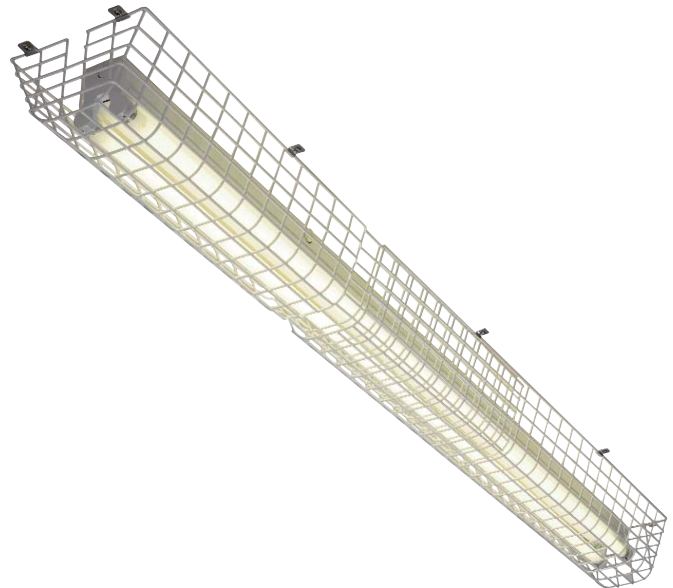

STI FLUORESCENT LIGHT DAMAGE STOPPERS®

Wire Guards Offer Lifetime Protection Against Vandalism and Accidental Damage

Here is a way to help assure large fluorescent lights continue to illuminate important areas while avoiding frequent replacement of bulbs because of vandalism, accidental damage or other abuse. They are easy to install with all screws and anchors provided. STI-9880 and STI-9881 are adjustable in length to help accommodate various fluorescent twin-tube lighting fixtures.

Exceptional Durability

In addition to their attractive design, these Stoppers feature exceptional durability. They are constructed of heavy duty, welded steel wire with a tough, corrosion resistant polyester shell. As with all STI Wire Guards, they are backed by a lifetime guarantee against breakage in normal use.

STI-9651

STI-9880

Features

- Constructed of heavy duty, corrosion resistant, polyester coated steel wire.
- Helps assure continued illumination of key areas.
- Protects against vandalism and accidental damage.
- Attractive appearance.
- STI-9880 and STI-9881 are adjustable in length to help accommodate various fluorescent twin-tube lighting fixtures.
- Long-term durability.
- Lifetime guarantee against breakage in normal use.
- Reduces costly bulb replacement.
- Screws and anchors provided.
- STI-9880 and STI-9881 allow twin-tube lighting assemblies to be easily accommodated.
- Easy to install and easy removal for service.

	A*	B	C	D
STI-9651	53.50 in. (1359mm)	29.50 in.(750mm)	4 in.(102mm)	50 in.(1270mm)
STI-9880	62.75 in. (1593mm)	* STI-9880 - Adjustable length reduces to 51 in.(1295mm)		
STI-9881	98.25 in. (2495mm)	* STI-9881 - Adjustable length reduces to 74.75 in.(1898mm)		