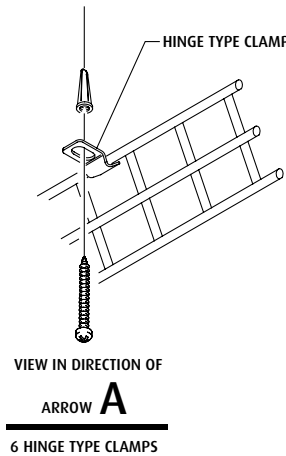

STI FLUORESCENT LIGHT DAMAGE STOPPERS®

Dimensions and Technical Information

Models Available

- **STI-9651** Fluorescent Light Damage Stopper
- **STI-9880** Fluorescent Lighting Damage Stopper - small
- **STI-9881** Fluorescent Lighting Damage Stopper - large

Notice

Installer shall field verify light loss when used for emergency light in primary and standby power modes since guard may reduce light output. When shipping the STI-9651, large package and dimensional weight charges apply.

	A*	B	C	D
STI-9651	53.50 in. (1359mm)	29.50 in.(750mm)	4 in.(102mm)	50 in.(1270mm)
STI-9880	62.75 in. (1593mm)	* STI-9880 - Adjustable length reduces to 51 in.(1295mm)		
STI-9881	98.25 in. (2495mm)	* STI-9881 - Adjustable length reduces to 74.75 in.(1898mm)		

STI-9651