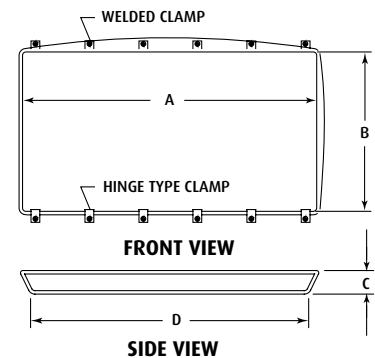

STI FLUORESCENT LIGHT DAMAGE STOPPERS®

Dimensions and Technical Information

Models Available

- **STI-9651** Fluorescent Light Damage Stopper
- **STI-9880** Fluorescent Lighting Damage Stopper - small
- **STI-9881** Fluorescent Lighting Damage Stopper - large

Notice

Installer shall field verify light loss when used for emergency light in primary and standby power modes since guard may reduce light output. When shipping the STI-9651, large package and dimensional weight charges apply.

	A*	B	C	D
STI-9651	53.50 in. (1359mm)	29.50 in.(750mm)	4 in.(102mm)	50 in.(1270mm)
STI-9880	62.75 in. (1593mm)	* STI-9880 - Adjustable length reduces to 51 in.(1295mm)		
STI-9881	98.25 in. (2495mm)	* STI-9881 - Adjustable length reduces to 74.75 in.(1898mm)		

STI-9651